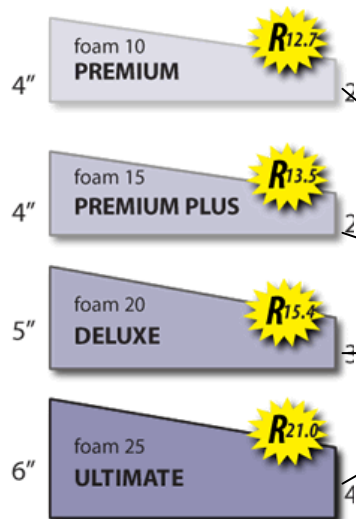

Valid from 1<sup>st</sup> Jan 2011. All prices include VAT @ 20%

Cover	Specification	Retail Price.	R Rating
Premium	No. 10 Foam / 4" to 2" taper	£ 336.00	12.7
Premium Deluxe	No. 15 Foam / 4" to 2" taper	£ 395.00	13.5
Deluxe	No. 20 Foam / 5" to 3" taper	£ 447.00	15.4
Ultimate	No. 25 Foam / 6" to 4" taper	£ 525.00	21.0