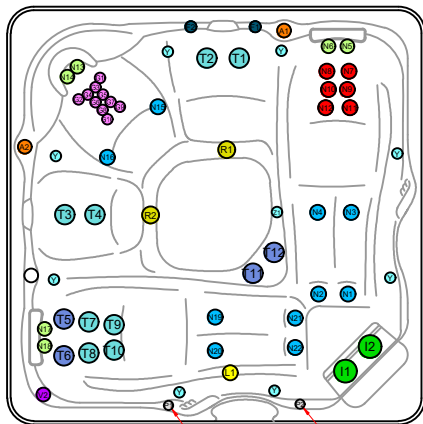

282-SS

STANDARD JETS AND ACCESSORIES "SS"

Part #	Qty	Description
108249	2	Suction
108888	1	3-1/2" Spa Light
110458	8	1" SQR LED Grommet
110459	8	1" SQR LED Light
110467	2	Fountain Jet SS
110454	2	Fountain Jet SQR Grommet
110704	2	1" Air Control
109354	2	Extended Wall Fitting
5FD-51104-OW	2	FILTER "O" RING, WHITE
108158	1	Ozone Return Jet
110468	10	200 Series Directional TM SS
107977	8	400 Series Roto TM SS
107976	4	400 Series Directional TM SS
107974	6	300 Series Directional TM SS
107975	10	300 Series Roto TM SS
110623	6	300 Series Directional TM SS
110627	6	300 Series SQR Jet Body N/A
110354	1	Weir Door Curved Gray

"OPTIONS"

Part #	Qty	Description
107893	2	Speaker, Round 3"

STEREO
OPTION

REVISIONS

#	DATE	DESCRIPTION	BY

MAAX
SPAS

TITLE: MODEL 282
SS - JET LOCATION MAP

DRAWING NO.: M2820301

DATE: 1/3/20

CYCLE TIME: 000 sec

SHEET: 1 OF 2