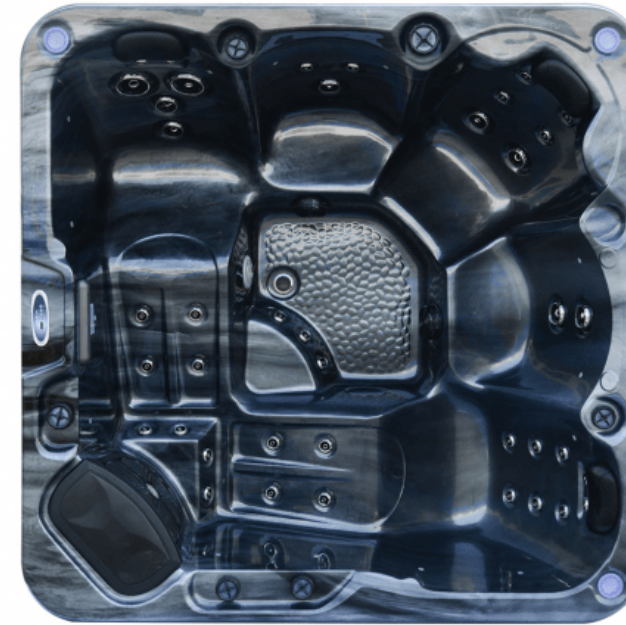

St Just

2000mm x 2000mm x 900mm

People : 5
Seats : 3 Sitting + 2 Lounger
Jets : 40
Led Lighting : Yes
Ozone : Yes
Insulation : Yes
Electrical Supply Required : 16Amp

Heater : 2kw
Pumps : 1 x 3HP

Free Thermal Cover and Steps