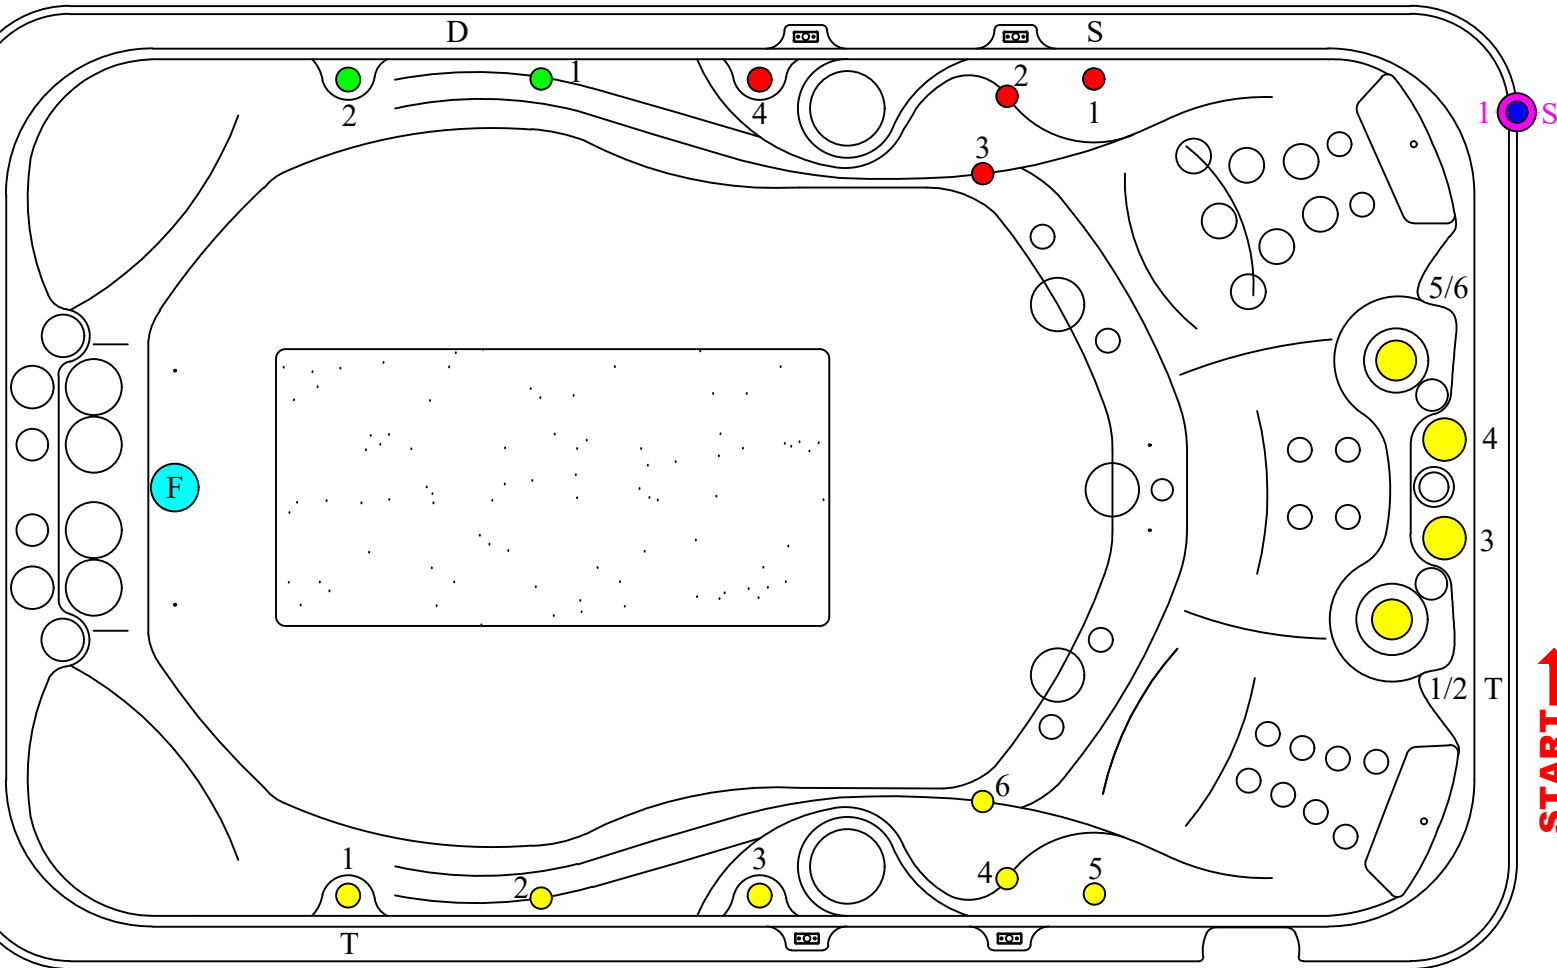

RF2

Light Color Code

- Q - QUAD LIGHT - QTY 1
 - D - DUAL LIGHT - QTY 1
 - S - SINGLE LIGHT - QTY 1
 - T - 6 LED LIGHT - QTY 2
 - F - 7 LED LIGHT - QTY 1
 - U - 12 LED LIGHT
 - I - INCANDESCENT LIGHT
- STATUS LIGHT JUMPER CABLE

- ZONE A: MAIN LIGHT
- ZONE B: PERIMETER LIGHT
- ZONE C: STATUS LIGHT

START →

| REVISIONS # | DATE | DESCRIPTION | BY |
|-------------|------|-------------|----|
| | | | |

TITLE: MODEL RF2
LIGHT LOCATION MAP

DRAWING NO.: MRF22303
CYCLE TIME: 188 sec

DATE: 1/1/2022
SHEET: 1 OF 1