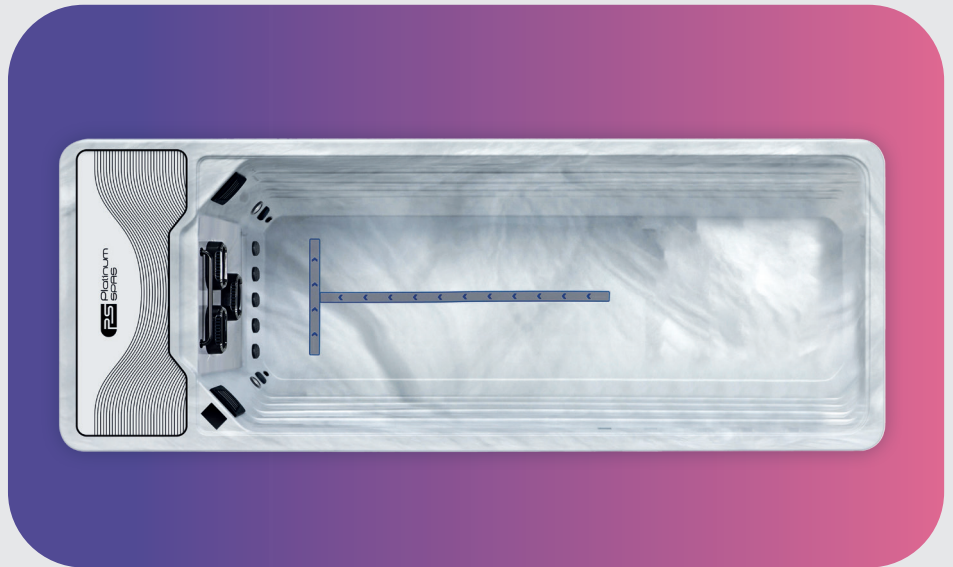

Mini Pool Range

Hades

Filter required
SS01 x 2

Acrylic Colour

Sterling Silver

Specifications

People	N/A	Dry/Wet Weight	1,560 kg / 12,560 kg
Dimensions	6,000 x 2,250 x 1,520 mm	Water Capacity	11,000 Litres
Total Jets	3	Insulation	Platinum Premium Shield
Seat layout	N/A	Electrical Supply	32 Amp
LED Lighting	✓	Heater	3 kw
Music System	N/A	Pumps	N/A
Water Care System	SW Ozone	Pumps (Swim)	3 x 3 HP
Controls	Spa Touch 2T	Circulation Pump	1 x 0.35 HP