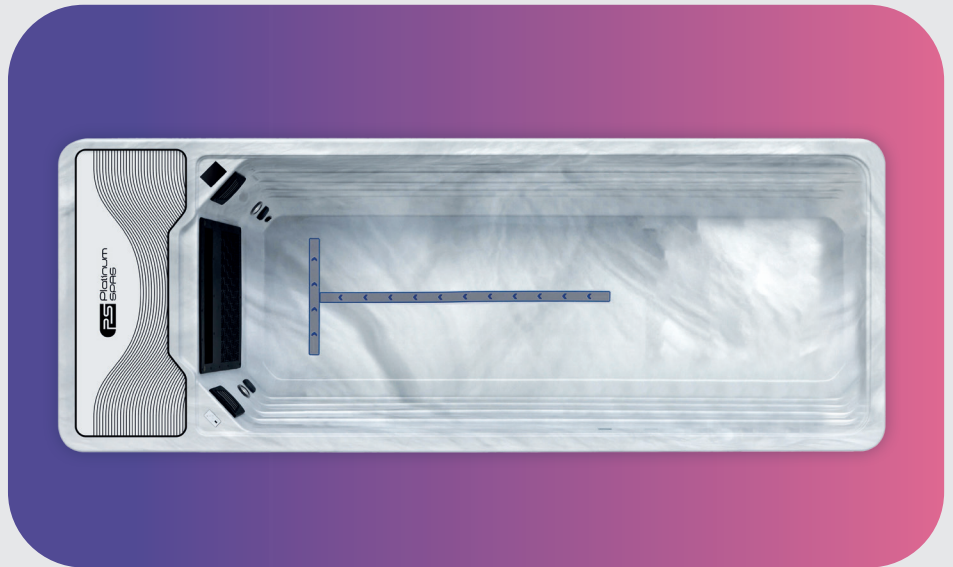

Mini Pool Range

# Hades Pro

Filter required  
SS01 x 2

## Specifications

People	<b>N/A</b>	Dry/Wet Weight	<b>1,585 kg / 12,885 kg</b>
Dimensions	<b>6,000 x 2,250 x 1,520 mm</b>	Water Capacity	<b>11,300 Litres</b>
Total Jets	<b>0</b>	Insulation	<b>Platinum Premium Shield</b>
Seat layout	<b>N/A</b>	Electrical Supply	<b>1 x 20 amp + 1 x 32 amp</b>
LED Lighting	<b>✓</b>	Heater	<b>3 kw</b>
Music System	<b>N/A</b>	Pumps	<b>N/A</b>
Water Care System	<b>SW Ozone</b>	Pumps (Swim)	<b>Turbine</b>
Controls	<b>Spa Touch 2T</b>	Circulation Pump	<b>1 x 0.35 HP</b>