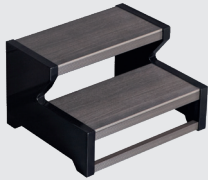

Premium Range

Santorini

Steps incl.

Filter required
SS01 x 2

Acrylic Colour Options

Sterling Silver

Midnight Canyon

Odyssey

Cabinet Colour

Grey

Specifications

People	6	Dry Weight	450 kg
Dimensions	2,100 x 2,100 x 940 mm	Wet Weight	1,604 kg
Total Jets	52	Water Capacity	1,154 Litres
Seat layout	5 seats + 1 lounger	Insulation	Platinum Premium Shield
LED Lighting	✓	Electrical Supply	32 Amp
Music System	Bluetooth	Heater	3 kw
Water Care System	SW Ozone	Pumps	2 x 3 HP
Controls	Spa Touch 2T	Circulation Pump	1 x 0.35 HP