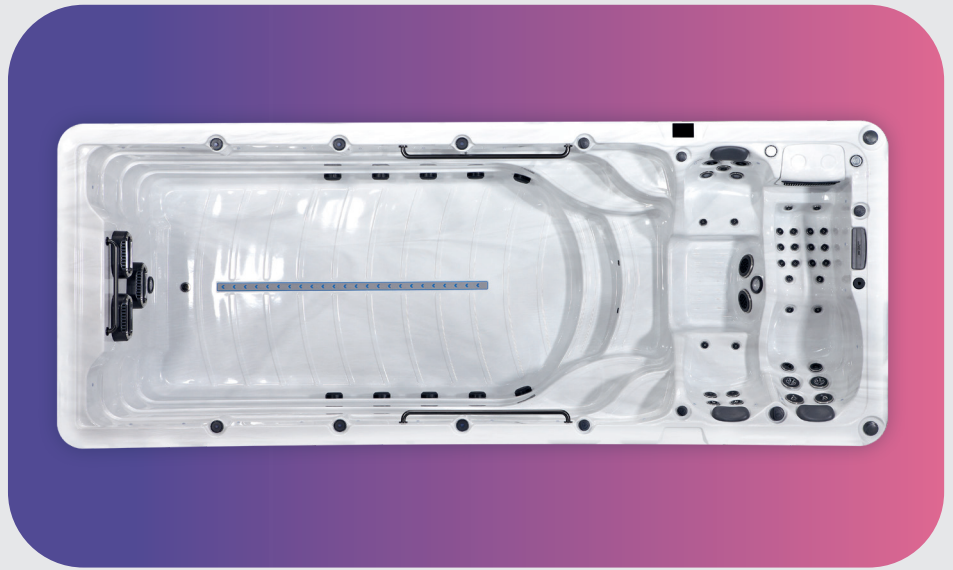

Swim Spa Range

# Zelus

Steps incl.

Filter required  
SS01 x 2

## Specifications

People	<b>3</b>	Dry/Wet Weight	<b>1,350 kg / 11,150 kg</b>
Dimensions	<b>5,700 x 2,250 x 1,500 mm</b>	Water Capacity	<b>9,800 Litres</b>
Total Jets	<b>42</b>	Insulation	<b>Platinum Premium Shield</b>
Seat layout	<b>2 seats + 1 lounger</b>	Electrical Supply	<b>40 Amp</b>
LED Lighting	<b>✓</b>	Heater	<b>3 kw</b>
Music System	<b>Bluetooth</b>	Pumps	<b>1 x 3 HP</b>
Water Care System	<b>SW Ozone</b>	Pumps (Swim)	<b>3 x 3 HP</b>
Controls	<b>Spa Touch 2T</b>	Circulation Pump	<b>1 x 0.35 HP</b>